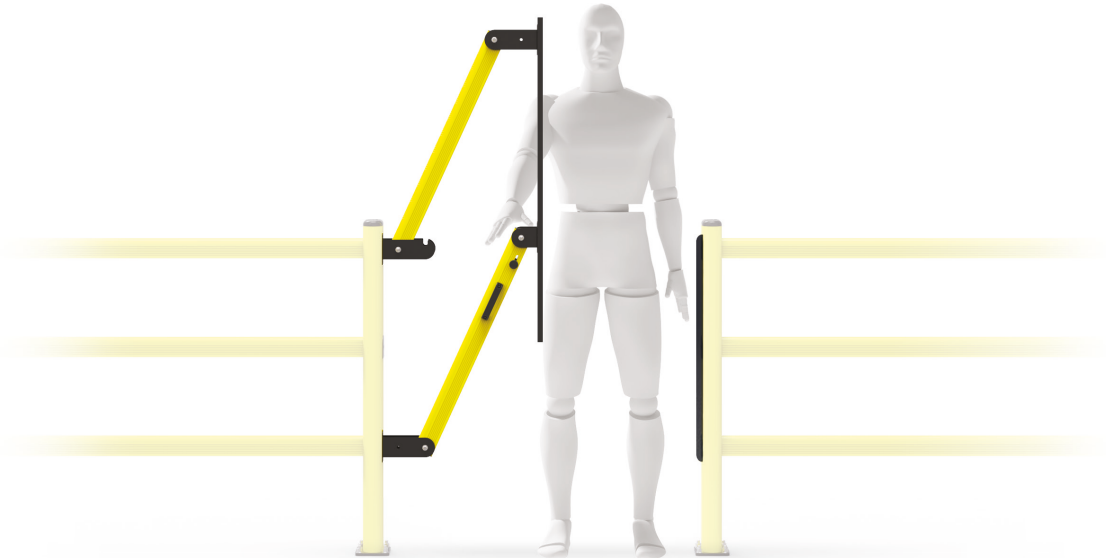

LIFT GATE 90

LIFT GATE 90

LIFT GATE 90 DOUBLE

Width **Min 1050 mm - Max 1600 mm
(50 increments)**
Fixing **Included**
Colour **● ●**

Width **Min 2100 mm - Max 3200 mm
(50 increments)**
Fixing **Included**
Colour **● ●**