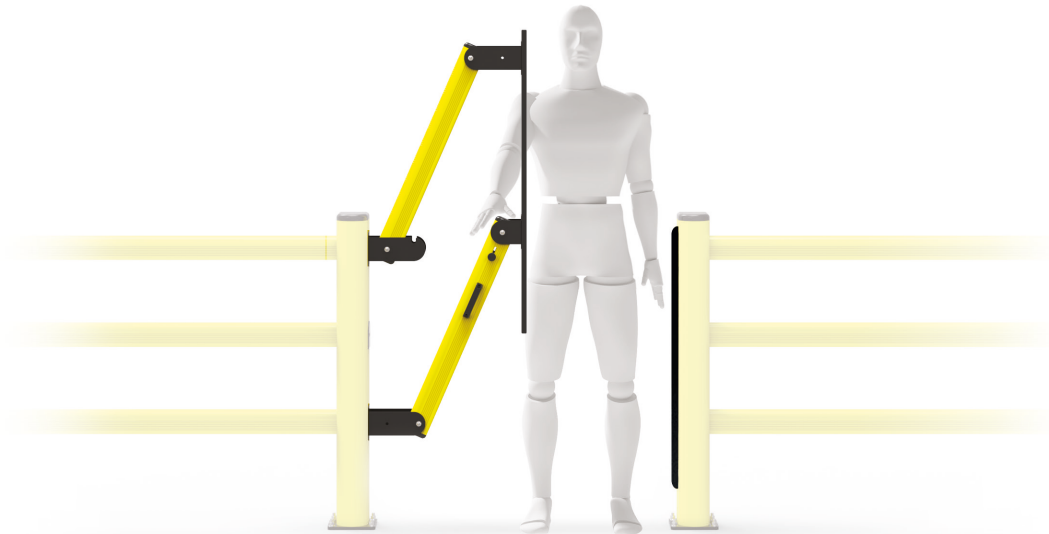

LIFT GATE 150

LIFT GATE 150

LIFT GATE 150 DOUBLE

Width **Min 1100 mm - Max 2000 mm
(50 increments)**
Fixing **Included**
Colour **● ●**

Width **Min 2200 mm - Max 4000 mm
(50 increments)**
Fixing **Included**
Colour **● ●**