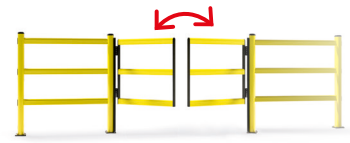

DOOR PEDESTRIAN 90

DP 90 ONE WAY

DP 90 SWING

DP 90 SWING DOUBLE

Width **Min 400 mm - Max 1000 mm
(50 increments)**
Fixing **Included**
Colour **● ●**

Width **Min 400 mm - Max 1000 mm
(50 increments)**
Fixing **Included**
Colour **● ●**

Width **Min 800 mm - Max 2000 mm
(50 increments)**
Fixing **Included**
Colour **● ●**