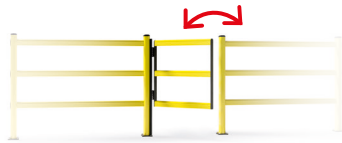

DOOR PEDESTRIAN 90

DP 90 ONE WAY

DP 90 SWING

DP 90 SWING DOUBLE

Width **Min 400 mm - Max 1000 mm
(50 increments)**
Fixing **Included**
Colour **● ●**

Width **Min 400 mm - Max 1000 mm
(50 increments)**
Fixing **Included**
Colour **● ●**

Width **Min 800 mm - Max 2000 mm
(50 increments)**
Fixing **Included**
Colour **● ●**