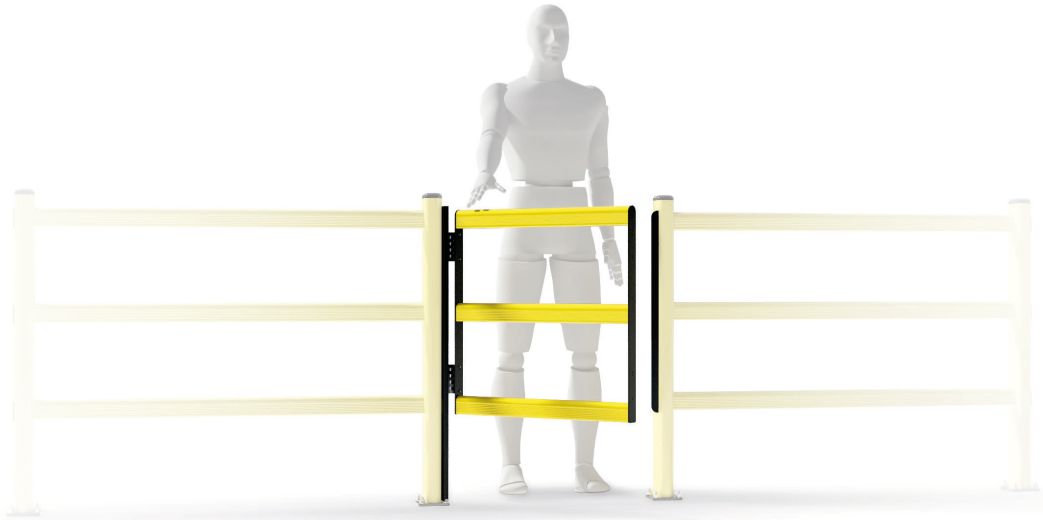

DOOR PEDESTRIAN 90

DP 90 ONE WAY

DP 90 SWING

DP 90 SWING DOUBLE

Width **Min 400 mm - Max 1000 mm
(50 increments)**
Fixing **Included**
Colour **● ●**

Width **Min 400 mm - Max 1000 mm
(50 increments)**
Fixing **Included**
Colour **● ●**

Width **Min 800 mm - Max 2000 mm
(50 increments)**
Fixing **Included**
Colour **● ●**