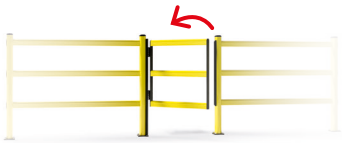

DOOR PEDESTRIAN 90

DP 90 ONE WAY

DP 90 SWING

DP 90 SWING DOUBLE

Width **Min 400 mm - Max 1000 mm
(50 increments)**
Fixing **Included**
Colour **● ●**

Width **Min 400 mm - Max 1000 mm
(50 increments)**
Fixing **Included**
Colour **● ●**

Width **Min 800 mm - Max 2000 mm
(50 increments)**
Fixing **Included**
Colour **● ●**