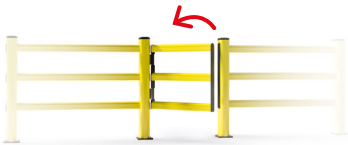

DOOR PEDESTRIAN 150

Discover our new tech
SAFE WAY
on page 94

DP 150 ONE WAY

Width **Min 400 mm - Max 1000 mm**
(50 increments)
Fixing **Included**
Colour **● ●**

DP 150 SWING

Width **Min 400 mm - Max 1000 mm**
(50 increments)
Fixing **Included**
Colour **● ●**

DP 150 SWING DOUBLE

Width **Min 800 mm - Max 2000 mm**
(50 increments)
Fixing **Included**
Colour **● ●**