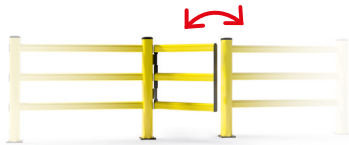

DOOR PEDESTRIAN 150

Discover our new tech
SAFE WAY
on page 94

DP 150 ONE WAY

Width **Min 400 mm - Max 1000 mm**
(50 increments)
Fixing **Included**
Colour **● ●**

DP 150 SWING

Width **Min 400 mm - Max 1000 mm**
(50 increments)
Fixing **Included**
Colour **● ●**

DP 150 SWING DOUBLE

Width **Min 800 mm - Max 2000 mm**
(50 increments)
Fixing **Included**
Colour **● ●**