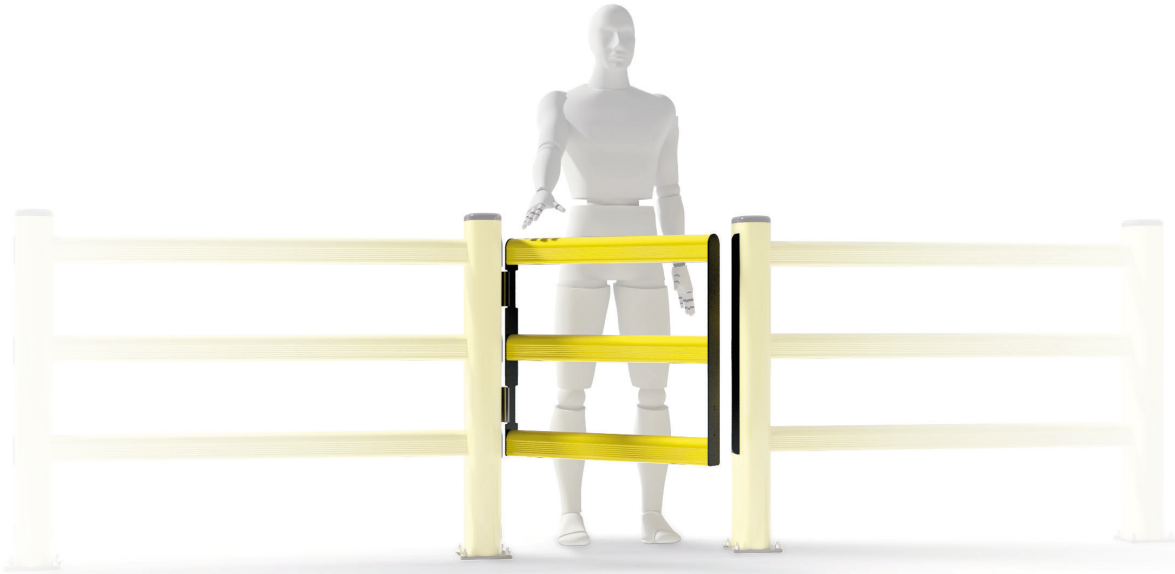

DOOR PEDESTRIAN 150

Discover our new tech
SAFE WAY
on page 94

DP 150 ONE WAY

Width **Min 400 mm - Max 1000 mm**
(50 increments)
Fixing **Included**
Colour **● ●**

DP 150 SWING

Width **Min 400 mm - Max 1000 mm**
(50 increments)
Fixing **Included**
Colour **● ●**

DP 150 SWING DOUBLE

Width **Min 800 mm - Max 2000 mm**
(50 increments)
Fixing **Included**
Colour **● ●**