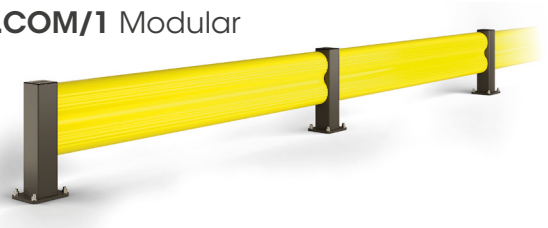

BFLEX MODULAR

**SHOCK
ABSORBER PAD**

INCLUDED

BFLEX.FRONT/1 Modular

BFLEX.COM/1 Modular

 Heavy Load

Height **450 mm**
 Standard Module **750 - 2000 mm (250 increments)**
 Fixing **Included**
 Colour **●**

 Heavy Load

Height **450 mm**
 Standard Module **750 - 2000 mm (250 increments)**
 Fixing **Included**
 Corner **Available**
 Colour **●**