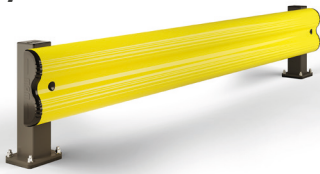

BFLEX

**SHOCK
ABSORBER PAD**

INCLUDED

BFLEX.FRONT/1 RE

BFLEX.COM/1 RE

 Heavy Load

Height **450 mm**
 Width **250 - 2400 mm
 (50 increments)**
 Fixing **Included**
 Colour **●**

 Heavy Load

Height **450 mm**
 Width **550 - 2400 mm
 (50 increments)**
 Fixing **Included**
 Colour **●**