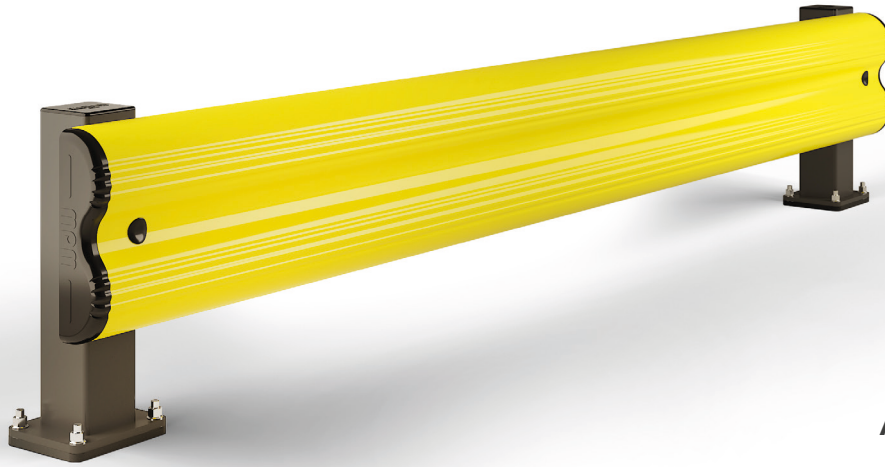

BFLEX

**SHOCK
ABSORBER PAD**

INCLUDED

BFLEX.FRONT/1 RE

BFLEX.COM/1 RE

 Heavy Load

Height **450 mm**
 Width **250 - 2400 mm
 (50 increments)**
 Fixing **Included**
 Colour **●**

 Heavy Load

Height **450 mm**
 Width **550 - 2400 mm
 (50 increments)**
 Fixing **Included**
 Colour **●**