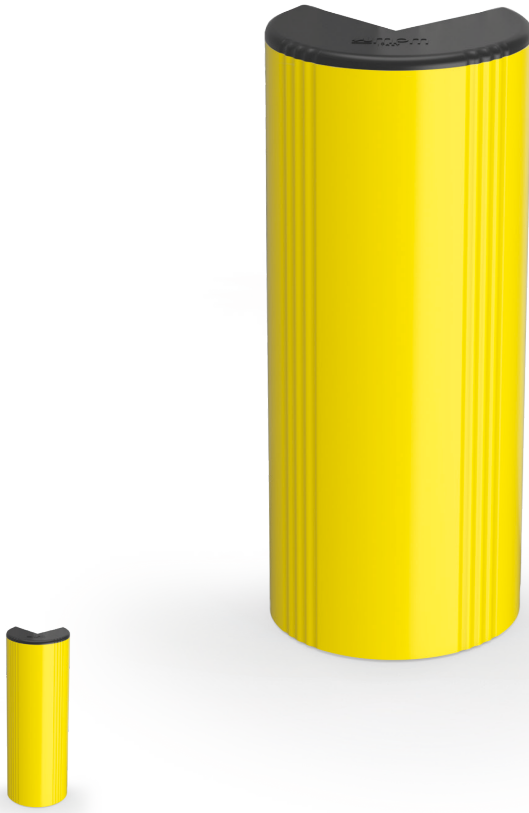

RACK CORNER

RACK CORNER

Height **500 mm**
Fixing **Included**
For Indoor Use Only
Colour ●