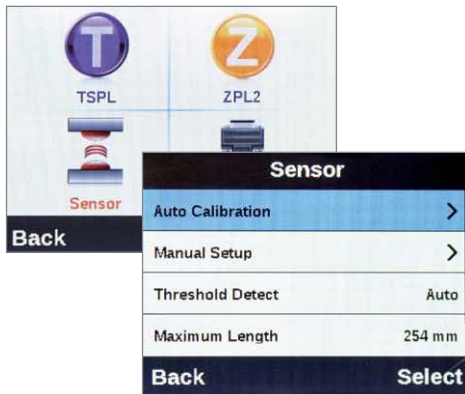

Step 1: Insert media

Step 2: Calibrate via Full Colour LCD Display

Step 3: Print