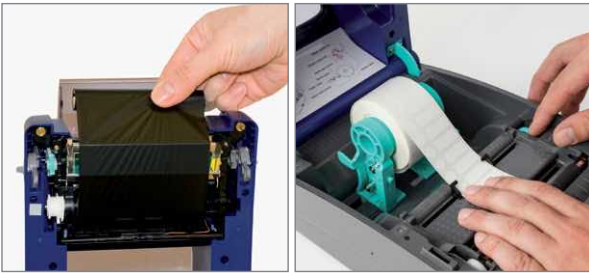

Ensure labels for all your lab samples and equipment are crisp, clear, readable and contain all necessary information. Easily design and create labels for your cryovials, centrifuge tubes, bottles, conicals, slides and other samples in your laboratory.
Workstation.BradylD.com/LAB

Ready to print in 1-2-3

Step 1: Insert media

Step 2: Calibrate via Full Colour LCD Display

Step 3: Print

Accessory

Article No.	Description
361064	BBP12/BBP11-VP - Peel & Present

Printer kits

Article No.	Description
198596	BBP12 Label printer 300 dpi - Laboratory Kit - EU
198597	BBP12 Label printer 300 dpi - Laboratory Kit - UK
198598	BBP12 Label printer 300 dpi - Laboratory Kit - US
198591	BBP12 Label printer 300 dpi - Electrical Kit - EU
198592	BBP12 Label printer 300 dpi - Electrical Kit - UK
198593	BBP12 Label printer 300 dpi - Electrical Kit - US
198588	BBP12 Label printer 300 dpi - Datacom Kit - EU
198589	BBP12 Label printer 300 dpi - Datacom Kit - UK
198590	BBP12 Label printer 300 dpi - Datacom Kit - US